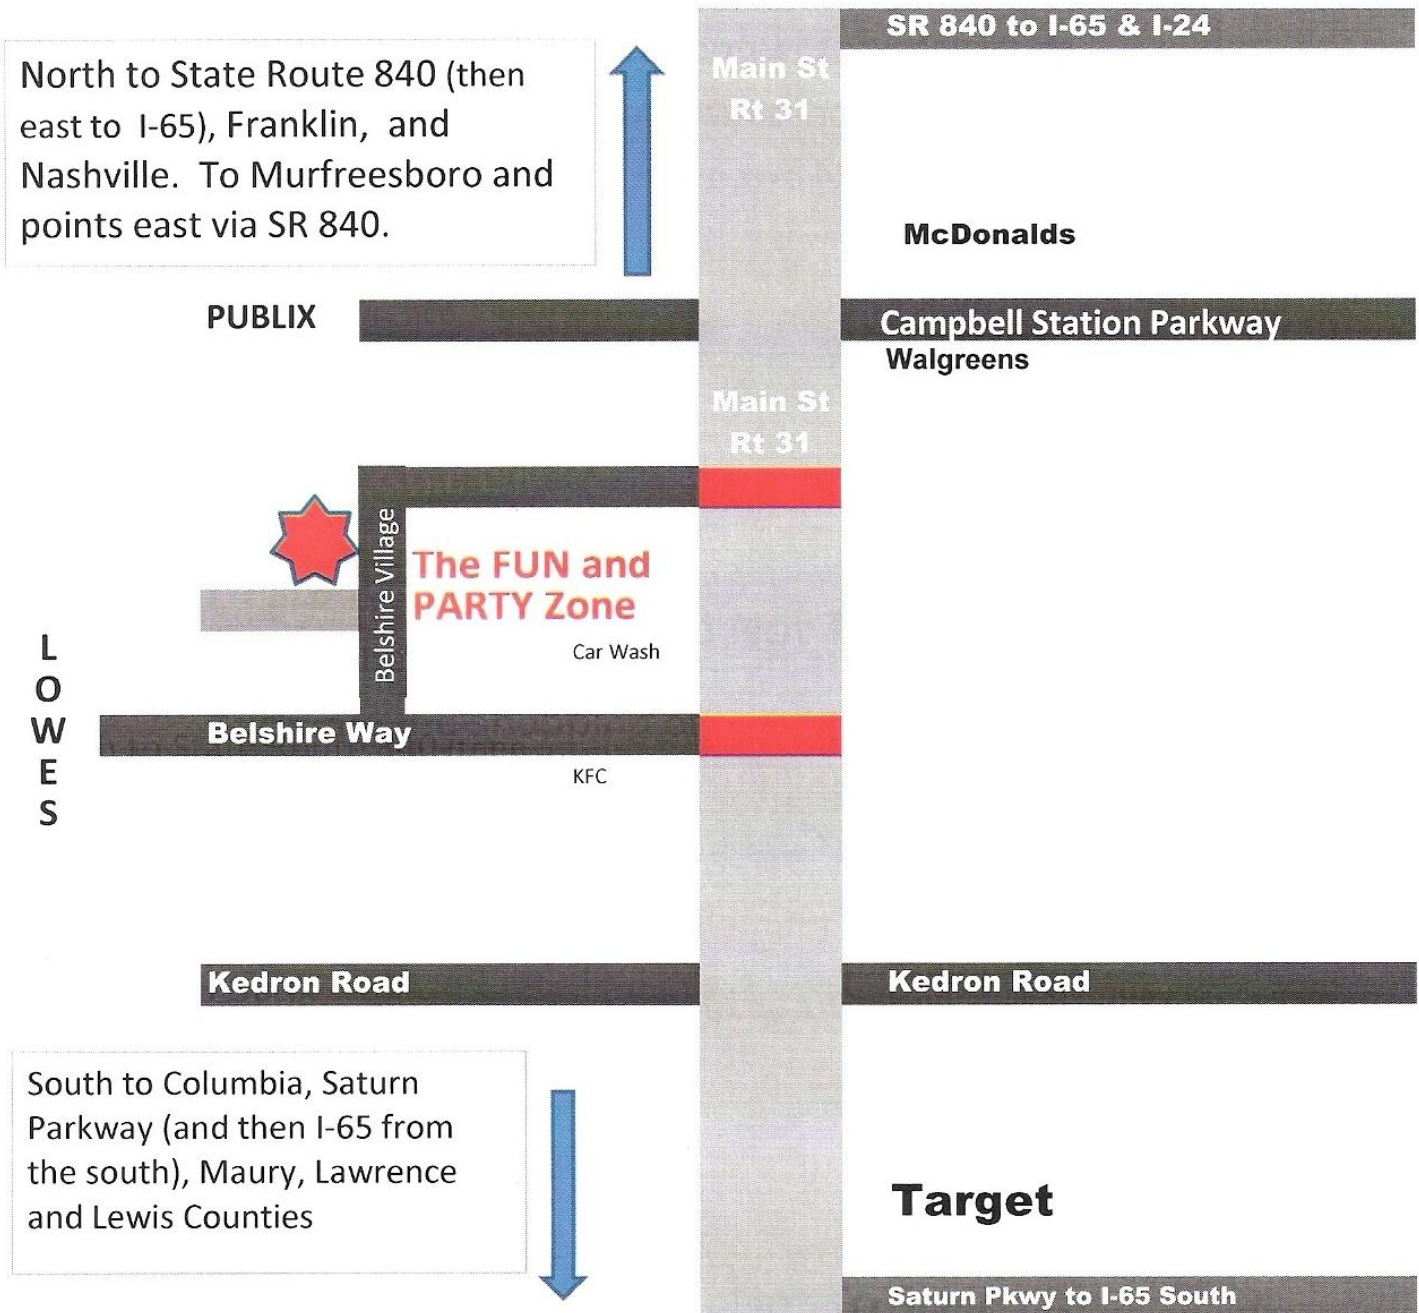

Map Not To Scale

DIRECTIONS:

- * Follow Rt 31 (Main Street) to **Belshire Way**
- This is the Belshire Village Shopping Center at Lowes
- * Turn into the shopping center
- * Turn in front of the large building just north of Lowes
- * We are Suite 118 and have the North side of the building

Using a GPS or Mapquest, you must plug in Lowes or 2000 Belshire WAY, Spring Hill. Belshire Village Dr does not currently appear.